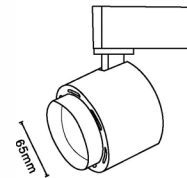

Spot series

Spot lighting

Focus wherever you want

Item	Light Source	Power(W)	Flux	Optic	CRI	CCT	Size(mm)	Dim
Spot50-S	Cree/Citizen	10W	650lm	12/24/36D	Ra80/90	2700K-5000K	50*50	Dali
Spot50-R	Cree/Citizen	10W	650lm	12/24/36D	Ra80/90	2700K-5000K	Φ65	Dali
Spot50	Cree/Citizen	10W	650lm	18/24/36D	Ra80/90	2700K-5000K	Φ50*140	Dali
Spot35	Cree/Citizen	5W	400lm	20/30/40/60D	Ra80/90	2700K-5000K	Φ35*80	Dali
Spot35-T	Cree/Citizen	2*5W	800lm	20/30/40/60D	Ra80/90	2700K-5000K	Φ35*80	Dali