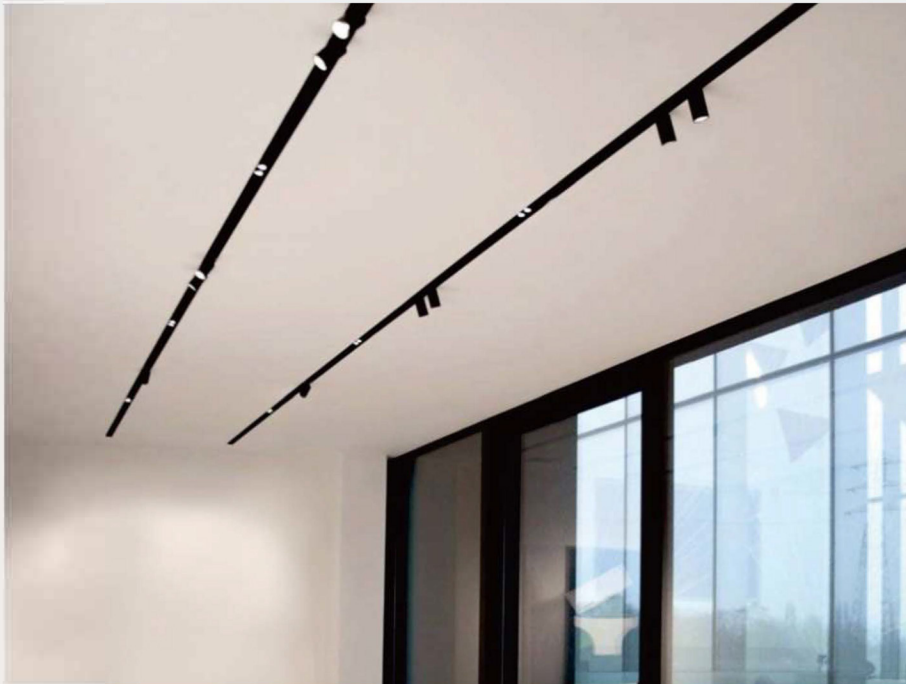

Spot series

Spot lighting

Focus wherever you want

Item	Light Source	Power(W)	Flux	Optic	CRI	CCT	Size(mm)	Dim
Spot50-S	Cree/Citizen	10W	650lm	12/24/36D	Ra80/90	2700K-5000K	50*50	Dali
Spot50-R	Cree/Citizen	10W	650lm	12/24/36D	Ra80/90	2700K-5000K	Φ65	Dali
Spot50	Cree/Citizen	10W	650lm	18/24/36D	Ra80/90	2700K-5000K	Φ50*140	Dali
Spot35	Cree/Citizen	5W	400lm	20/30/40/60D	Ra80/90	2700K-5000K	Φ35*80	Dali
Spot35-T	Cree/Citizen	2*5W	800lm	20/30/40/60D	Ra80/90	2700K-5000K	Φ35*80	Dali