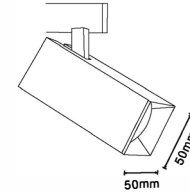

Spot series

Spot lighting

Focus wherever you want

Item	Light Source	Power(W)	Flux	Optic	CRI	CCT	Size(mm)	Dim
Spot50-S	Cree/Citizen	10W	650lm	12/24/36D	Ra80/90	2700K-5000K	50*50	Dali
Spot50-R	Cree/Citizen	10W	650lm	12/24/36D	Ra80/90	2700K-5000K	Φ65	Dali
Spot50	Cree/Citizen	10W	650lm	18/24/36D	Ra80/90	2700K-5000K	Φ50*140	Dali
Spot35	Cree/Citizen	5W	400lm	20/30/40/60D	Ra80/90	2700K-5000K	Φ35*80	Dali
Spot35-T	Cree/Citizen	2*5W	800lm	20/30/40/60D	Ra80/90	2700K-5000K	Φ35*80	Dali